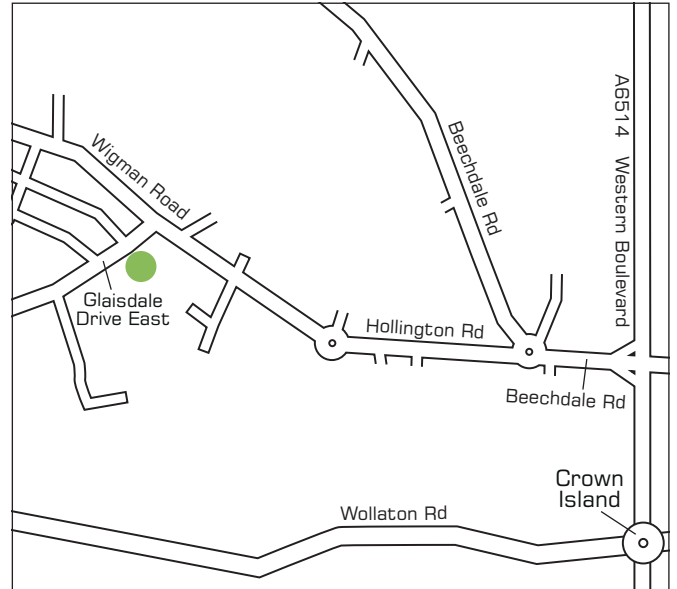

Nottingham

1 Glaisdale Drive East
Nottingham
NG8 4GU

Tel • 0115 841 8855

Opening Hours

Monday - Friday 08:30 to 17:00 hours

Saturday 09:00 to 17:00 hours

Sunday Closed