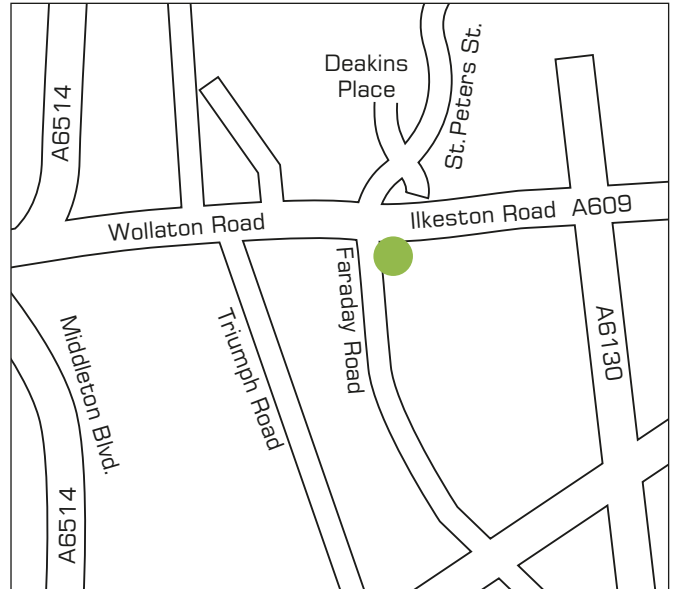

Nottingham

265 Ilkeston Road
Nottingham
NG7 3FY

Tel • (0115) 841 8855
Fax • (0115) 841 8866

Opening Hours

Monday - Friday 08:30 to 17:00 hours
Saturday 09:00 to 17:00 hours
Sunday Closed