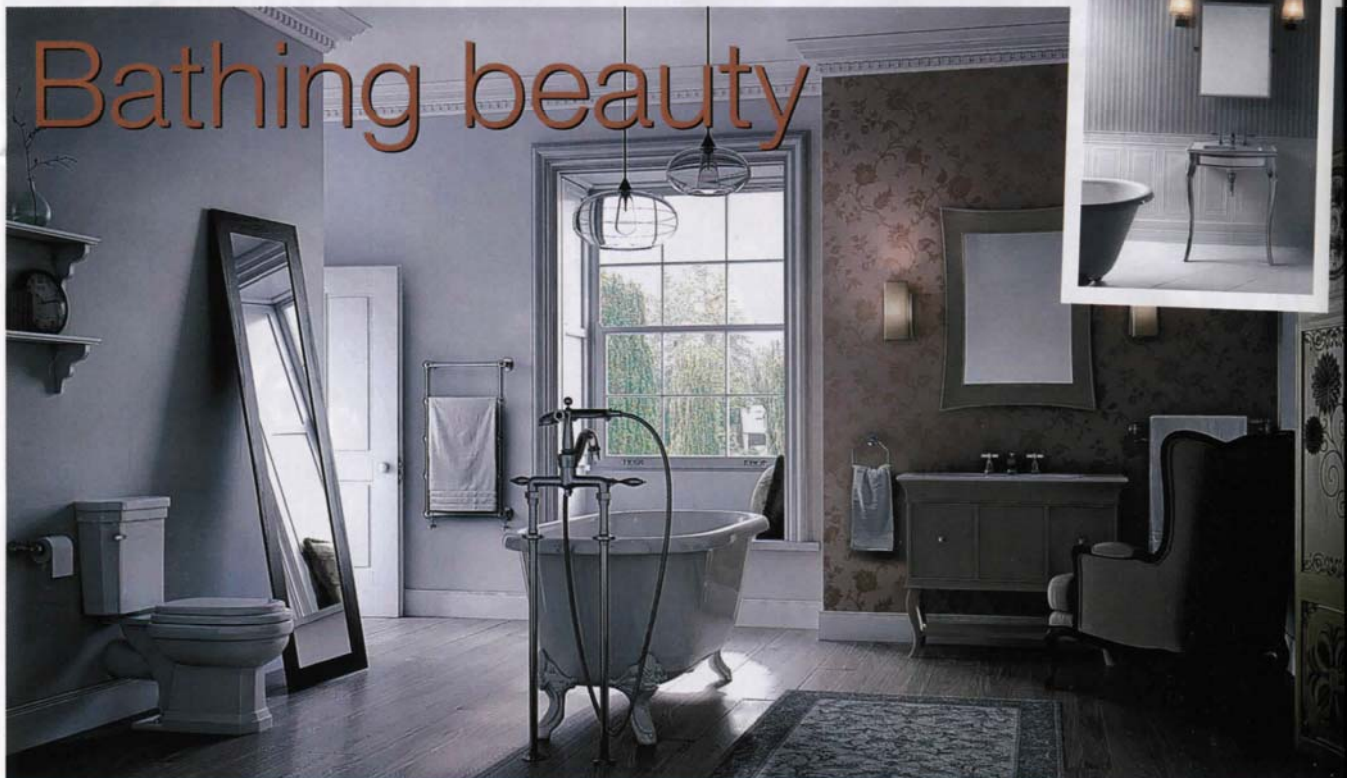

## Bathing beauty

*Willbond can help you add a touch of style and luxury to your bathroom space in 2015*

Lisa Jepson from Willbond Bathrooms in Derby looks at some of the big trends for the new year.

### Free-standing bath tubs

While luxurious walk-in showers and wetroom areas will continue to rise in popularity, alongside this will be a call for more indulgent bathing, freestanding options a key trend.

The sleek beauty of the showering area will contrast with the more ornate and opulent feel of these more glamorous baths – providing modern functionality plus a little bit of decadent luxury.

### Furniture

Basins on top of vanity units have been a common sight for the past decade and will still be popular in 2015, but we're now seeing a return to elegant Victorian-style basins with feature legs. Charmingly old-fashioned, these also help give the appearance of more space and can be used effectively in contemporary or traditional styled bathrooms. Where the space permits, expect a resurgence of two basins within the bathroom.