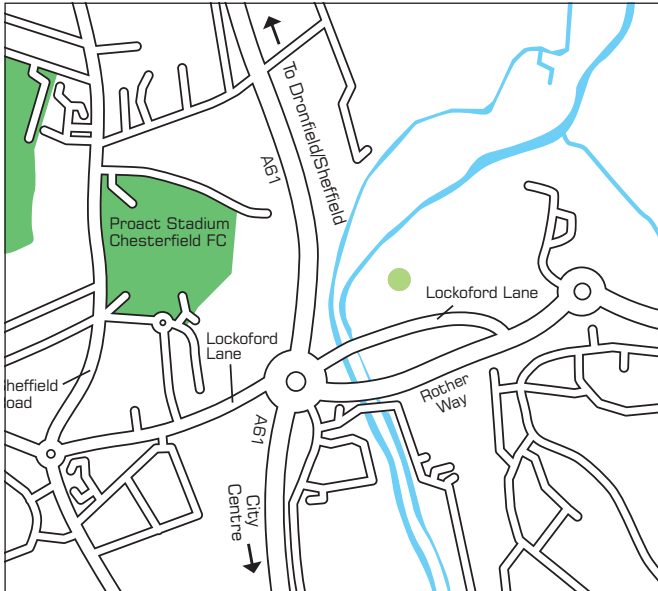

Chesterfield

Unit 4
Chesterfield Trade Park
Lockoford Lane
Chesterfield
S41 7JL

Tel • 01246 273 657

Opening Hours

Monday-Friday 08.30 to 17.00 hours

Saturday 09.00 to 16.00 hours

Sunday Closed