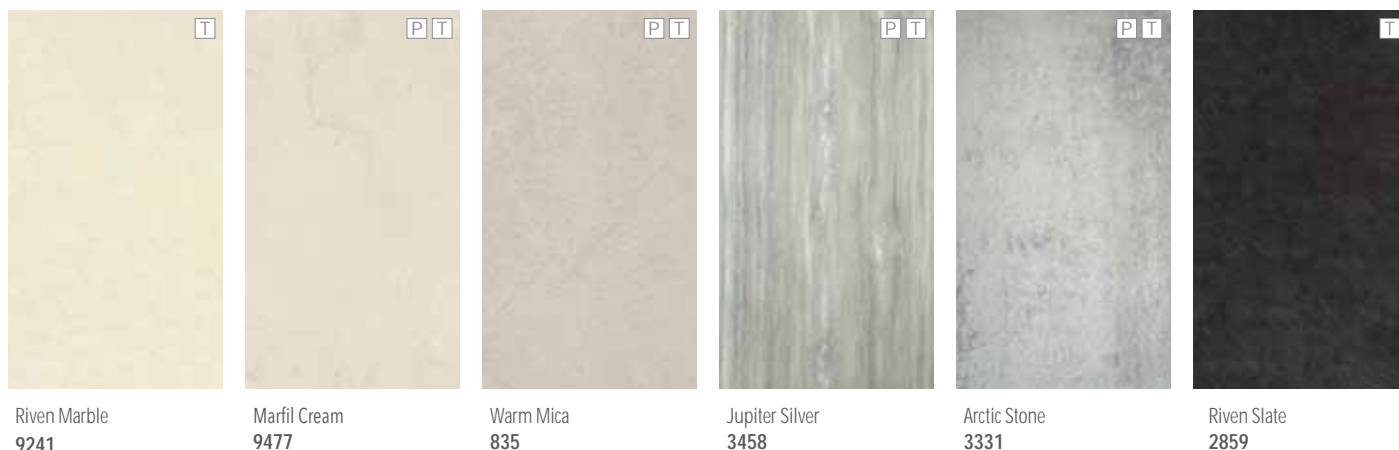

Earth textures

Multipanel Classic Collection has an exquisite selection of textured finishes, all rich in depth and colour, that transmit warm tones perfect for creating the ultimate environment for relaxation.