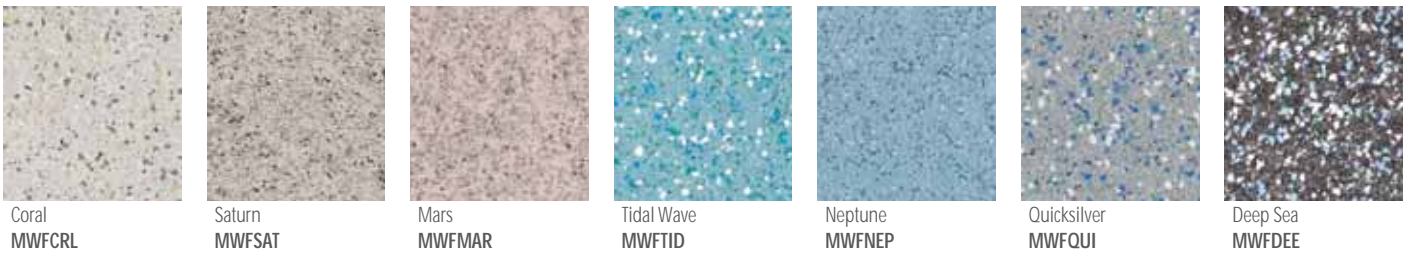

WetFlor® Range

Stylish and durable slip resistant flooring for your Multipanel wetroom.

WetFlor - Accessories

Description	RRP
WetFlor Safety Vinyl Flooring - Price per m² 1.9m wide rolls - cut lengths available by the metre	£60.02
WetFlor 2mm wide Welding Rods	£3.05

WetFlor Range - 1 Year Guarantee