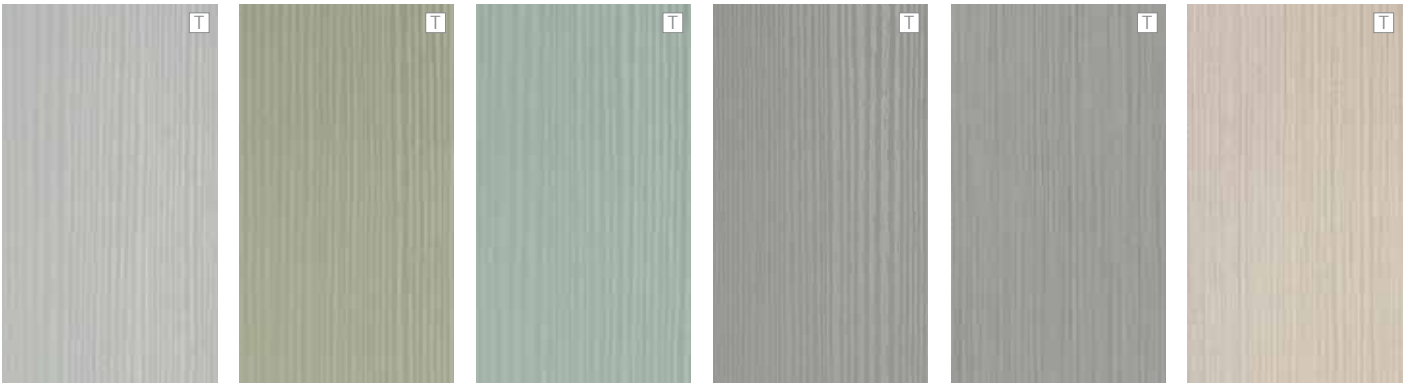

Linewood

Create texture and interest on your walls with the understated fine grain of Linewood.

Marlow Linewood L7927, Esher Linewood L5344, Faversham Linewood L5349, Winchester Linewood L7961, Sarum Twill Plex 8827, Neutral Twill Plex 8826

Textile

With the look of woven fabric, you can introduce a sense of depth to your design.

Wood

Radiating warm tones, waterproof panels that look and feel just like wood and act as a counterpoint to cooler shades.