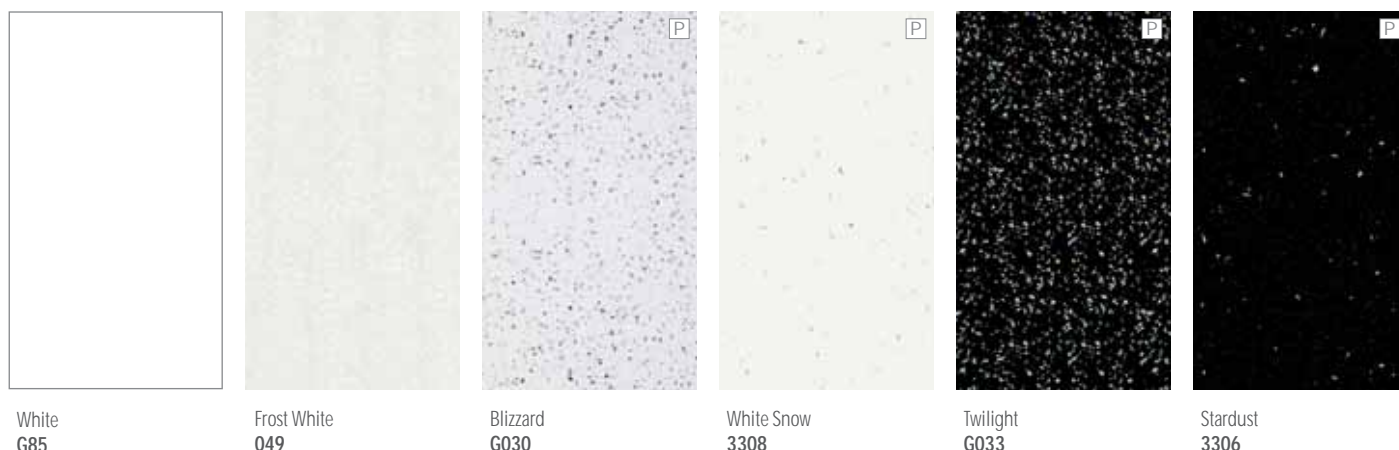

Contemporary

Modern gloss panels create a stunning backdrop for your interior. With spectacular light reflection, these striking panels enhance room dynamics, creating a bright, vibrant space.