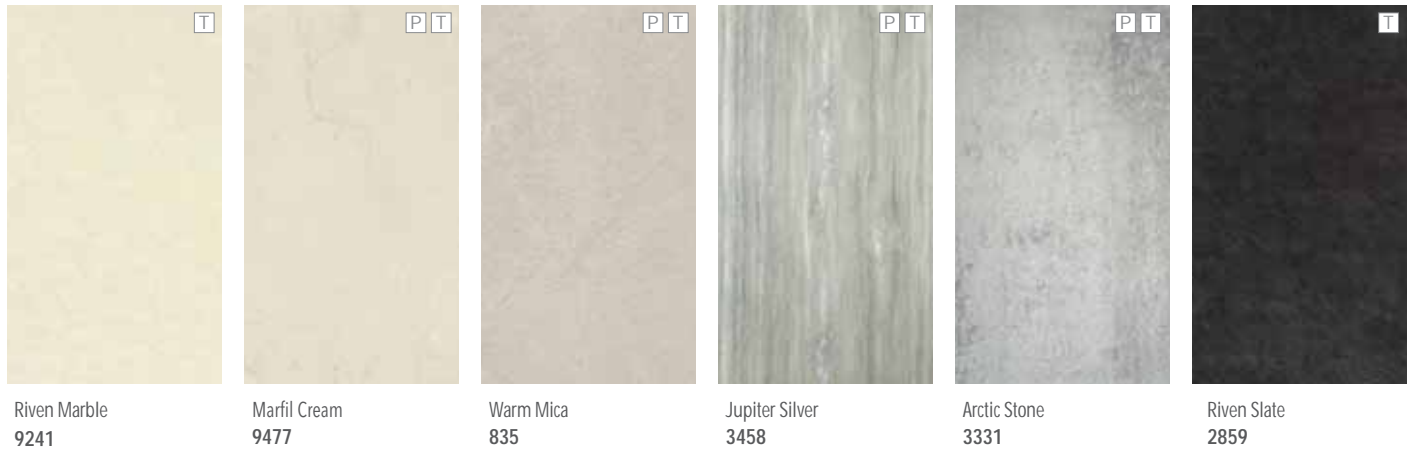

Earth textures

Multipanel Classic Collection has an exquisite selection of textured finishes, all rich in depth and colour, that transmit warm tones perfect for creating the ultimate environment for relaxation.