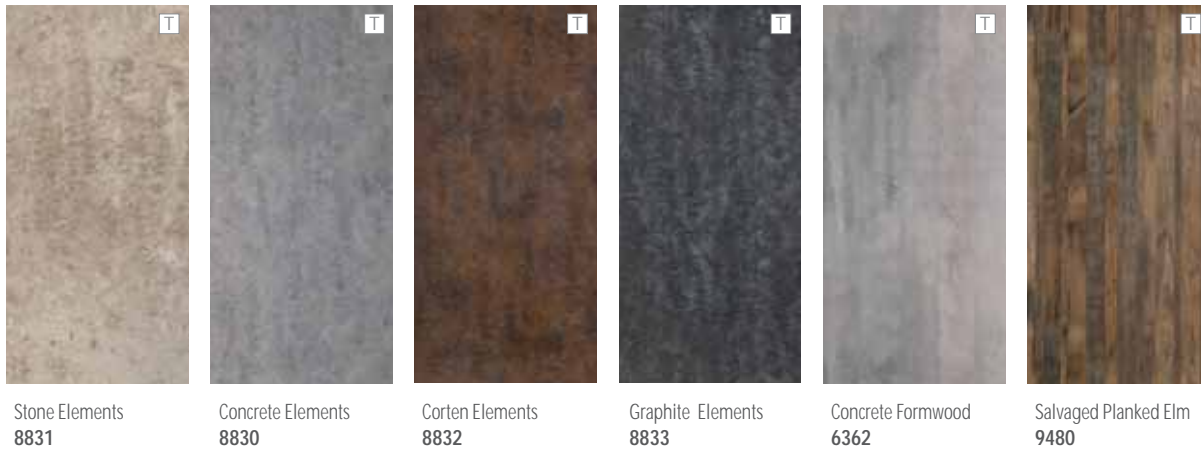

Elements

Elements panels really pack a punch by conveying mood and atmosphere. Subtle hues and the incredibly solid appearance of these panels fit the bill perfectly for achieving that ultra modern industrial look.

Wood

With a slightly weathered look, our panels exude gentle warmth and texture that will transform your bathroom into a place of calm and tranquility.

Stone

Emulate the swankiest hotel bathrooms by getting the look and feel of real stone and marble, but at a fraction of the cost.

Key

T Textured