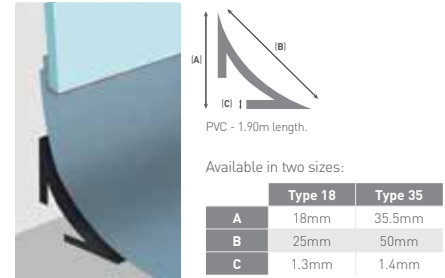

Coving profile