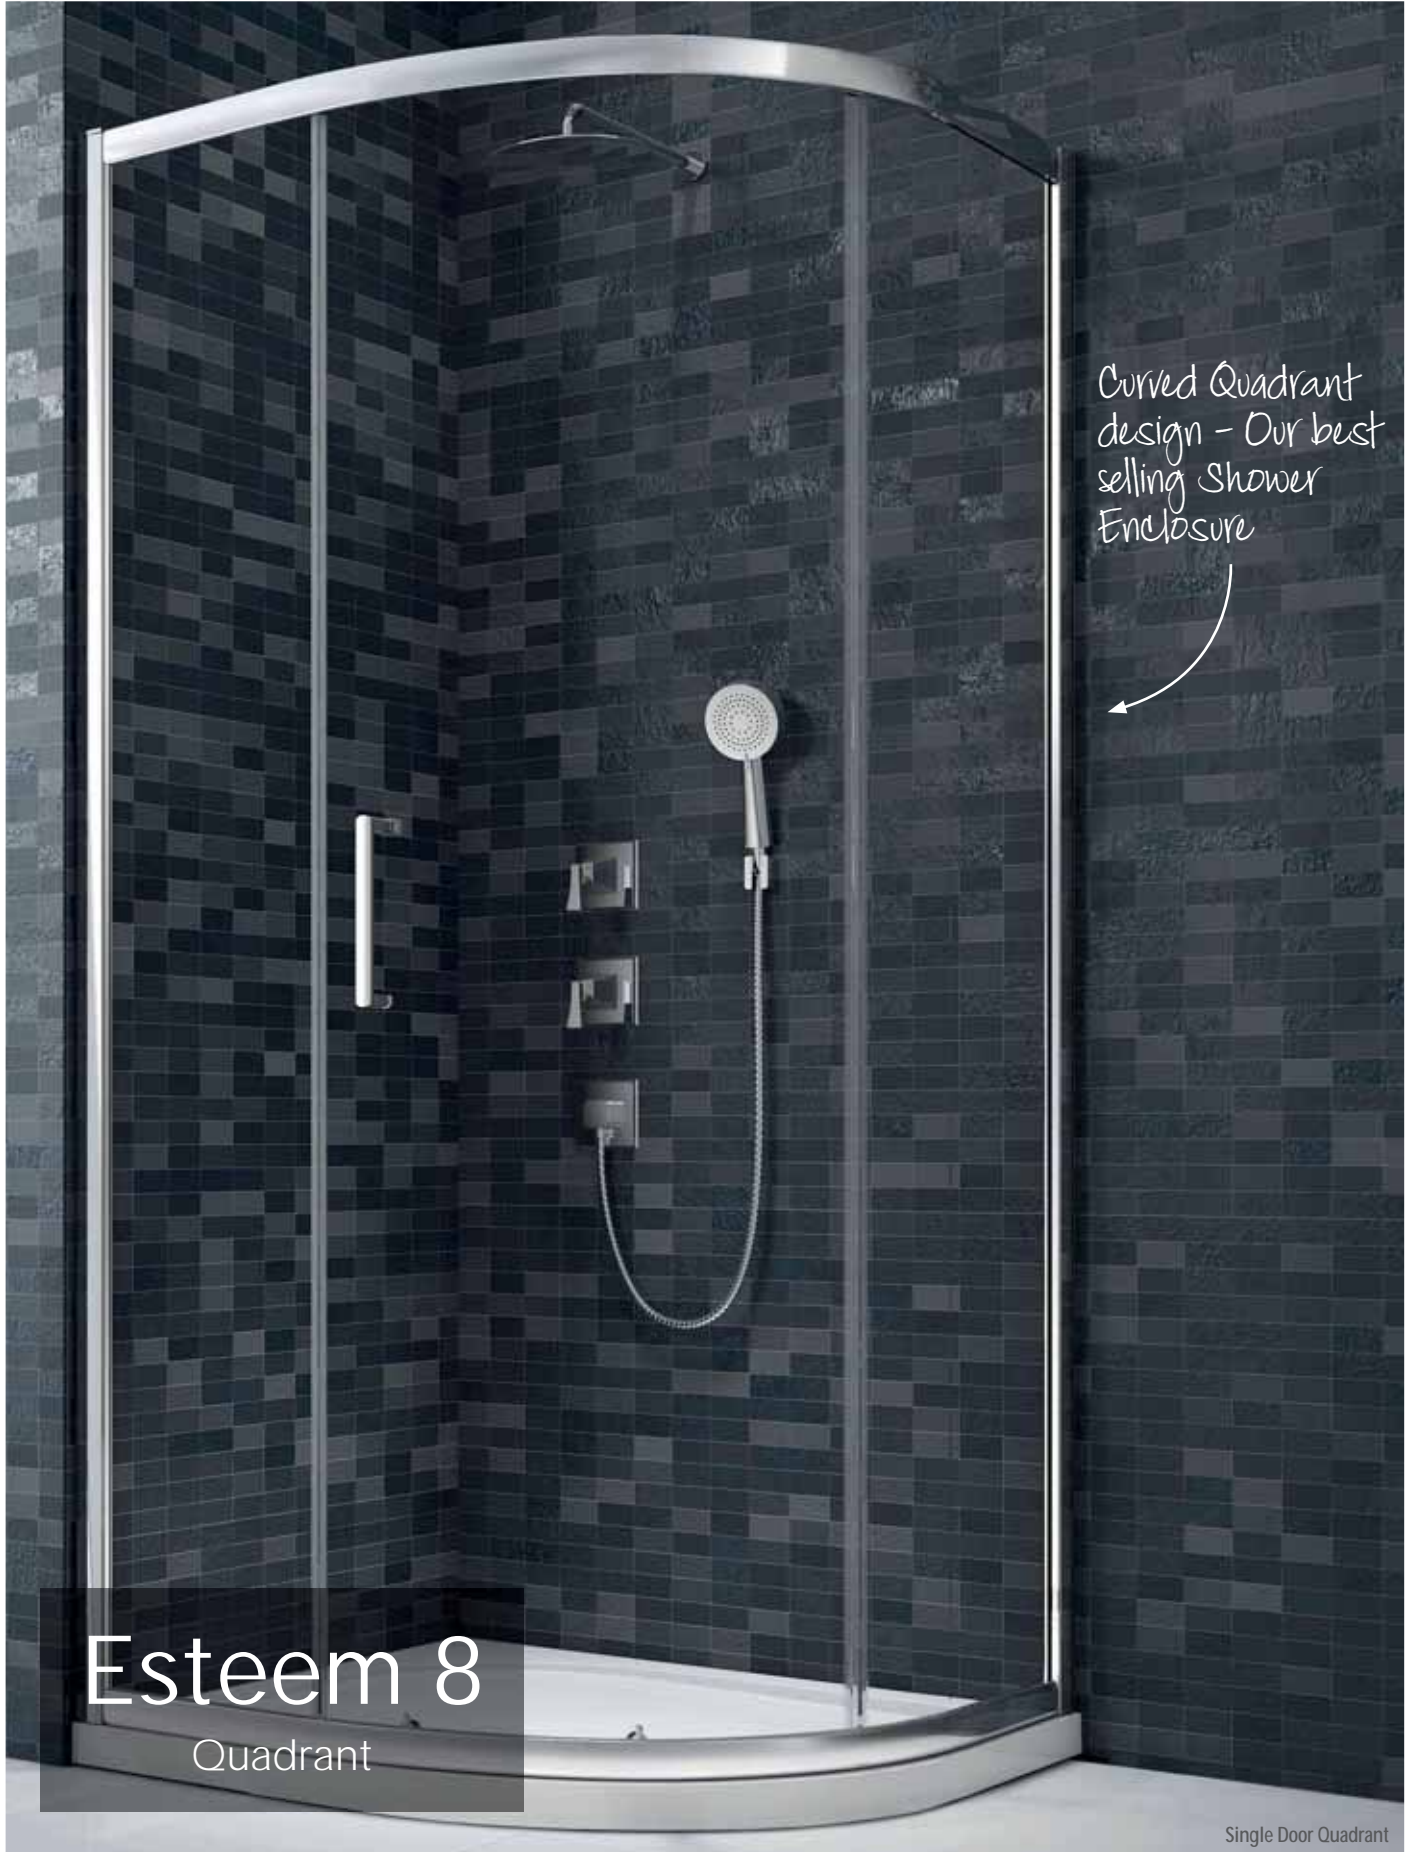

Shower Enclosures

Curved Quadrant
design - Our best
selling Shower
Enclosure

Esteem 8
Quadrant

Single Door Quadrant

Single Door Offset Quadrant

Esteem 8 - Single Door Quadrant

Code	Description	Adjustment	RRP
E50101	w900 x h1900 x d900 - Chrome	850/880	£986.00