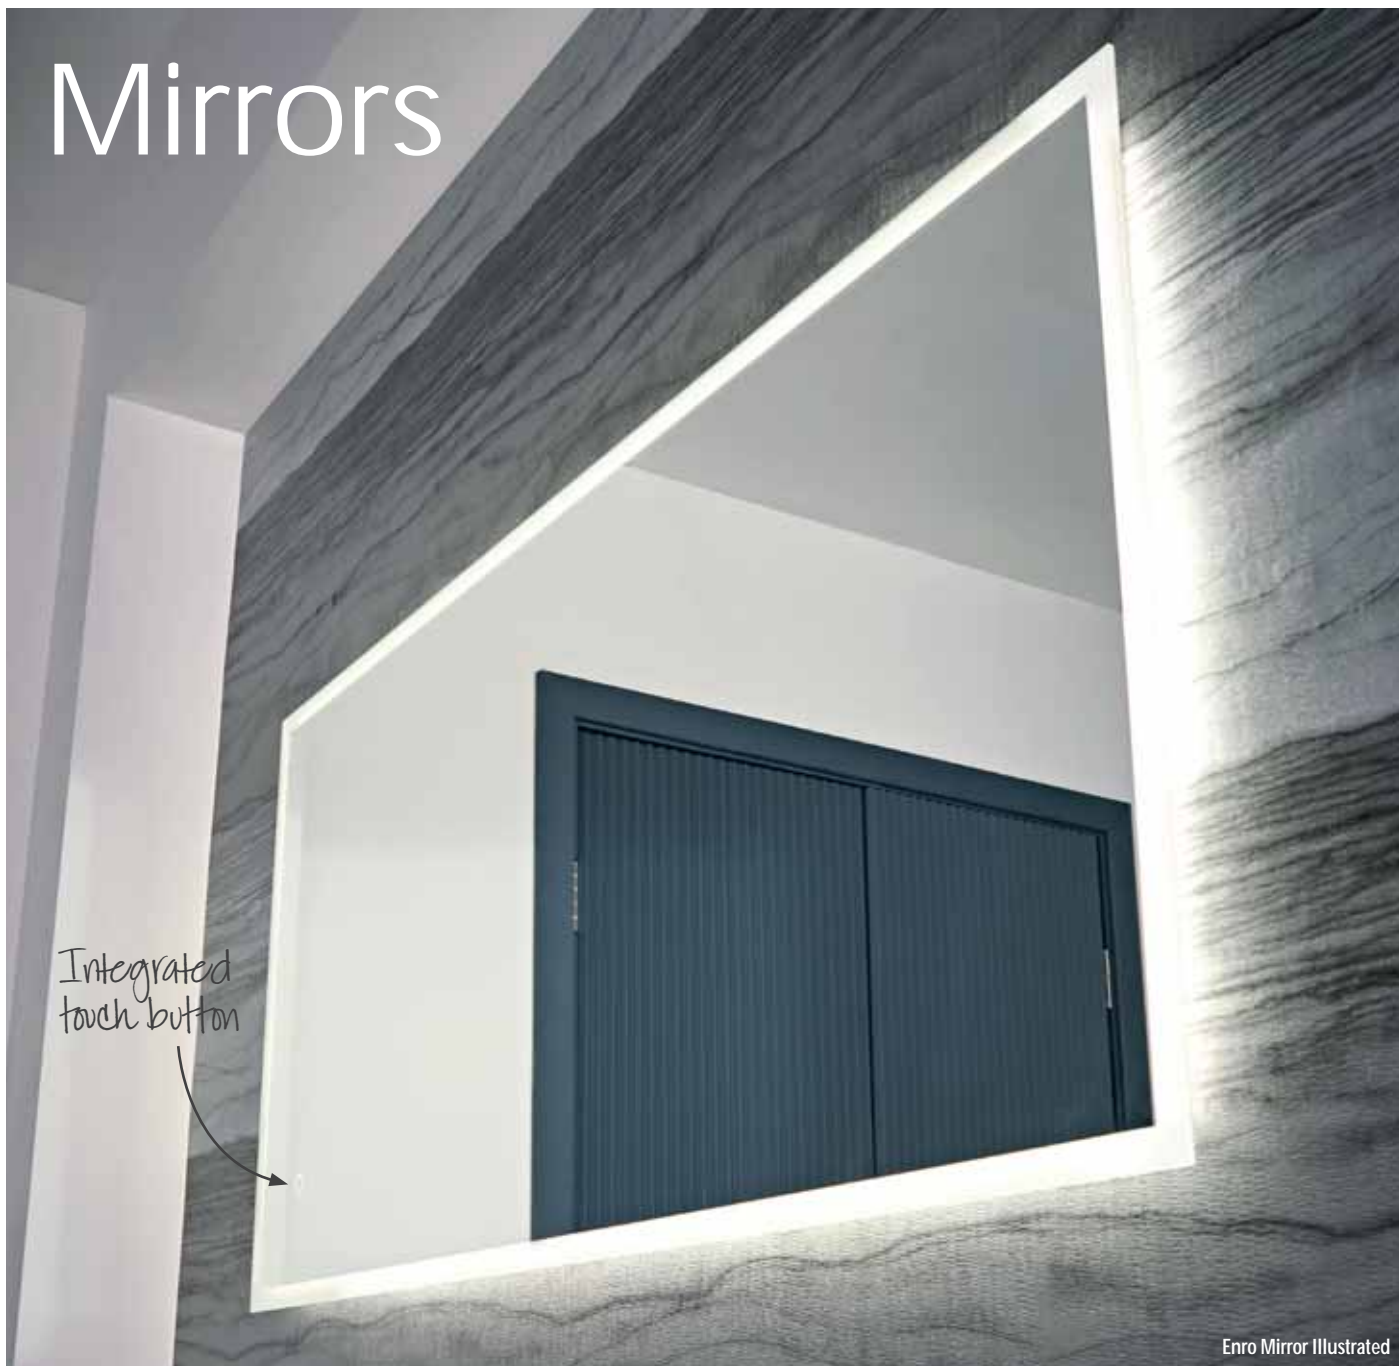

Mirrors

Integrated touch button

Enro Mirror Illustrated

HEATED
DEMIST

TOUCH
BUTTON

Enro - LED Perimeter - Backlit

Code	Description	Size (mm)	RRP
E20176	Demister Pad, Touch Control. Horizontal or Vertical Hung	w450 x h600	£257.89
E20177	Demister Pad, Touch Control. Horizontal or Vertical Hung	w500 x h700	£274.32
E20178	Demister Pad, Touch Control. Horizontal or Vertical Hung	w600 x h800	£306.03
E20179	Demister Pad, Touch Control. Horizontal or Vertical Hung	w1200 x h600	£405.75