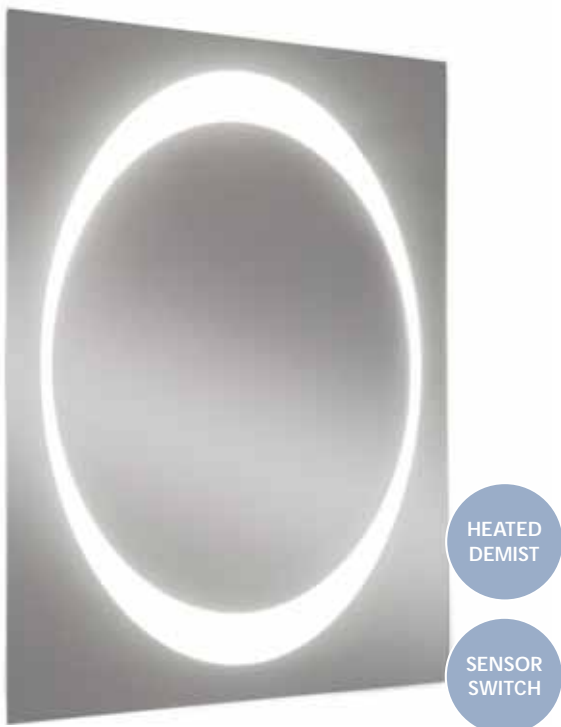

**Ora (Large) - LED Backlit - Slim Profile**

Code	Description	Size (mm)	RRP
E20348	Slim Design (30mm Depth). Includes Demister Pad, Infrared on/off Switch	w1200 x h500	£494.00

**Albina - LED Backlit**

Code	Description	Size (mm)	RRP
E20313	Includes Integral Shelf, Heated Demister Pad, Shaver Socket, IP44, Infrared on/off Switch	w520 x h760	£472.00

**Meela - LED Backlit**

Code	Description	Size (mm)	RRP
E20349	Includes Frame Edge Perimeter Lighting	w500 x h700	£330.00

**Cami - LED Backlit - Oval Light**

Code	Description	Size (mm)	RRP
E20312	Includes Heated Demister Pad, IP44, Infrared on/off Switch, Ambient Lighting	w600 x h800	£396.00