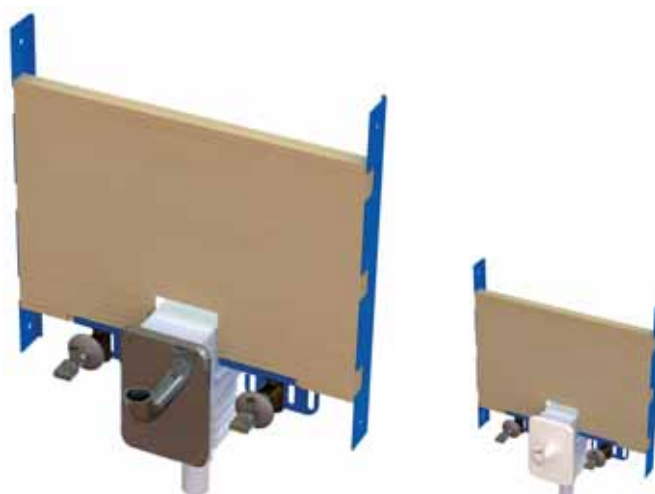

Chrome

White

In-Wall Furniture Basin Frame

Code	Description	RRP
E20393	Includes White Trap	£189.00
E20394	Includes Chrome Trap	£199.00

- Wall-hung support frame only
- 30mm marine plywood bearer for secure universal basin fixing
- Supplied with full pre-wall instruction bolt kit