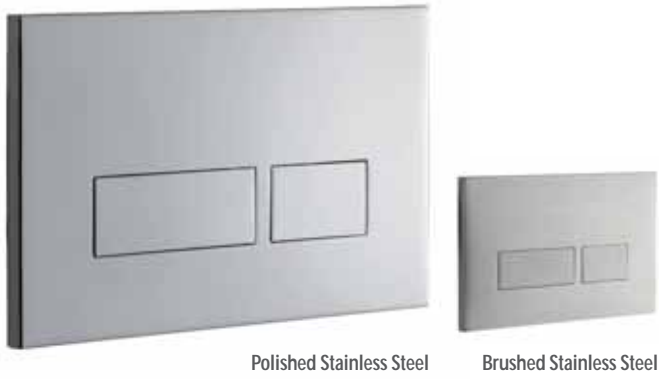

WC Frame - Dual Flush Cistern - 1180mm

Code	Description	RRP
E20359	Dual Flush - Requires Press Panel	£303.00

- 500mm wide
- Height adjustable between 1160 - 1180mm
- Depth adjustable between 175 - 265mm
- Front access only
- Suitable for all press panels

WC Frame - Dual Flush Cistern - 1300mm

Code	Description	RRP
E20360	Slimline Dual Flush - Requires Press Panel	£345.00

- 580mm wide
- Height adjustable between 1180 - 1300mm
- Depth adjustable between 90 - 110mm
- Front access only
- Suitable for all press panels

- Top or front access
- Suitable for all press panels

Concealed Dual Flush Cistern - 1180mm

Code	Description	RRP
E20387	Cistern Only - Requires Press Panel	£134.00

- Front access only
- Suitable for all press panels

Chrome

White

In-Wall Furniture Basin Frame

Code	Description	RRP
E20393	Includes <b>White</b> Trap	£189.00
E20394	Includes <b>Chrome</b> Trap	£199.00

- Wall-hung support frame only
- 30mm marine plywood bearer for secure universal basin fixing
- Supplied with full pre-wall instruction bolt kit