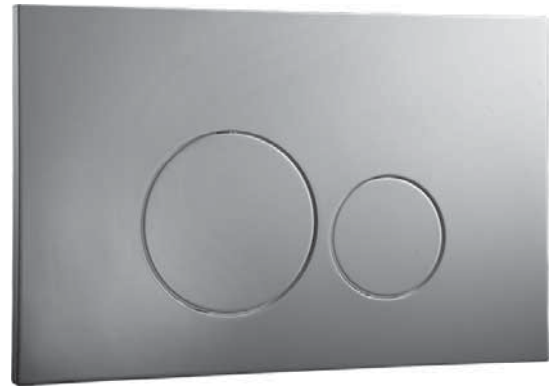

Chrome

White

In-Wall Furniture Basin Frame

Code	Description	RRP
E20393	Includes <b>White</b> Trap	£189.00
E20394	Includes <b>Chrome</b> Trap	£199.00

- Wall-hung support frame only
- 30mm marine plywood bearer for secure universal basin fixing
- Supplied with full pre-wall instruction bolt kit

Chrome

Satin

Black

White

### Prespa - Dual Flush Press Panel

Code	Finish/Colour	RRP
E20361	Chrome	£56.00
E20362	Satin	£56.00
E20363	Black	£61.00
E20364	White	£43.00

Chrome

Satin

Black

White