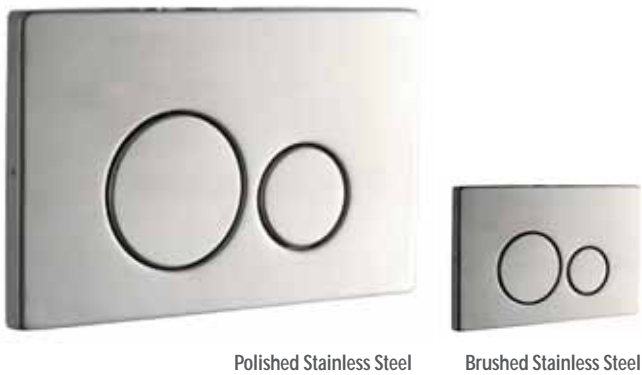

Erie SS - Dual Flush Press Panel

Code	Finish/Colour	RRP
E20397	Polished Stainless Steel	£168.00
E20398	Brushed Stainless Steel	£168.00