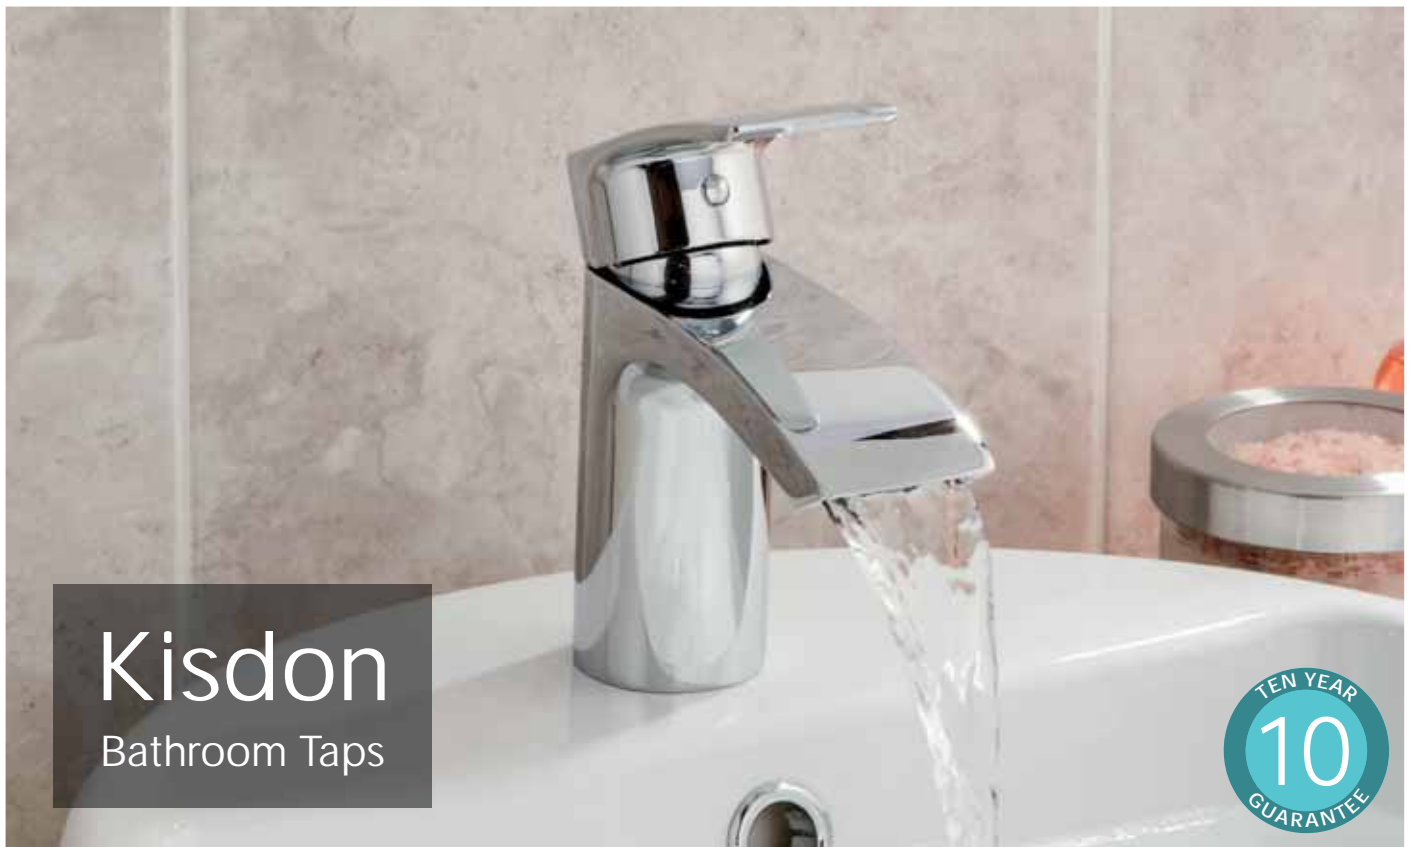

All dimensions are in mm

Kisdon
Bathroom Taps

Kisdon - Mono Basin Mixer - Click Waste

Code	Description	Operating Pressure	RRP
E60072	Mini Mono Basin Mixer & Click Waste	LP/HP	£116.00
E60071	Mono Basin Mixer & Click Waste	LP/HP	£121.00