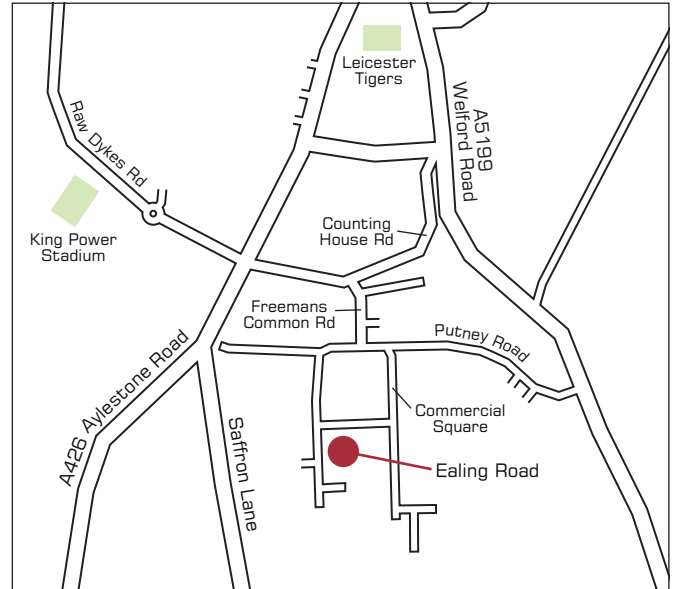

Leicester

7 Ealing Road
Freemans Common
Leicester
LE2 7SZ

Tel • 0116 502 8400

Opening Hours

Monday - Friday 07.30 – 17.00 hours

Saturday - 08.00 – 12.00 hours

Sunday Closed