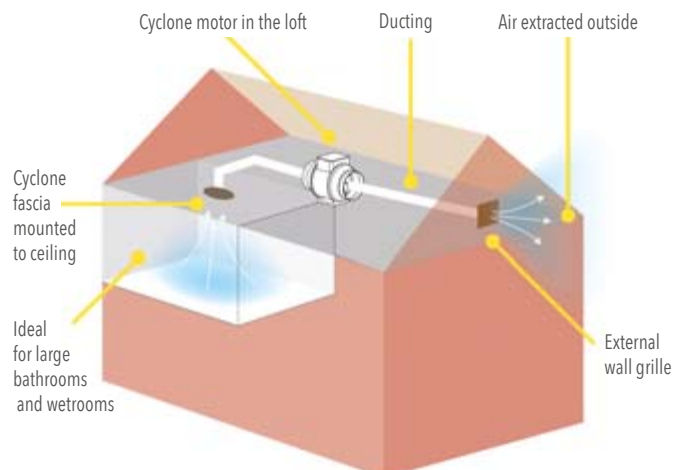

Cyclone - non illuminated

Cyclone - LED illuminated

Cyclone - High Powered Inline Fan

Code	Description	Size (mm)	Colour/Finish	RRP
33300	Wet Room Inline Fan, Non Illuminated	145 x 15	White	£166.00
33400	Wet Room Inline Fan, Non Illuminated	145 x 15	Chrome	£177.00
32600	Wet Room Inline Fan, Cool White LED	145 x 15	White	£199.00
32700	Wet Room Inline Fan, Cool White LED	145 x 15	Chrome	£211.00

Cyclone - LED illuminated shown

Accessory Kit

These kits include 3 metres of flexible Ø10cm ducting, a fixed grille and 2x steel hose clamps. Compatible with **Breeze** and **Hush** fans.

An inline fan is where the fan is remotely sited within the loft space and is connected to the fascia and external wall grille via the flexible ducting which is supplied with the Cyclone Fan.