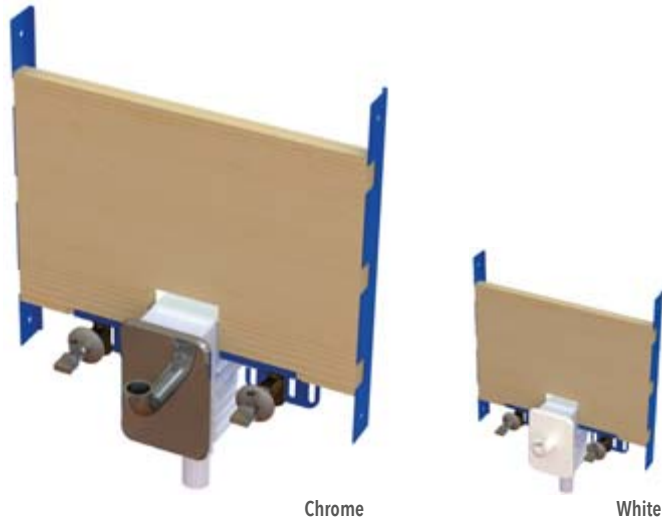

In-Wall Furniture Basin Frame

Code	Description	RRP
E20393	Includes White Trap	£189.00
E20394	Includes Chrome Trap	£199.00

- Wall-hung support frame only
- 30mm marine plywood bearer for secure universal basin fixing
- Supplied with full pre-wall instruction bolt kit