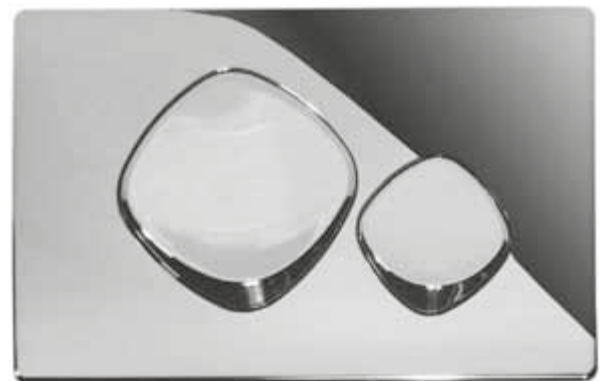

Black

White

Erie - Dual Flush Press Panel

Code	Finish/Colour	RRP
E20365	Chrome	£48.00
E20366	Satin	£48.00
E20367	Black	£54.00
E20368	White	£40.00

Chrome

Satin

White

Como - Dual Flush Press Panel

Code	Finish/Colour	RRP
E20369	Chrome	£36.00
E20370	Satin	£36.00
E20371	White	£33.00

Chrome

Satin

White

Muritz - Dual Flush Press Panel

Code	Finish/Colour	RRP
E20372	Chrome	£36.00
E20373	Satin	£36.00
E20374	White	£33.00