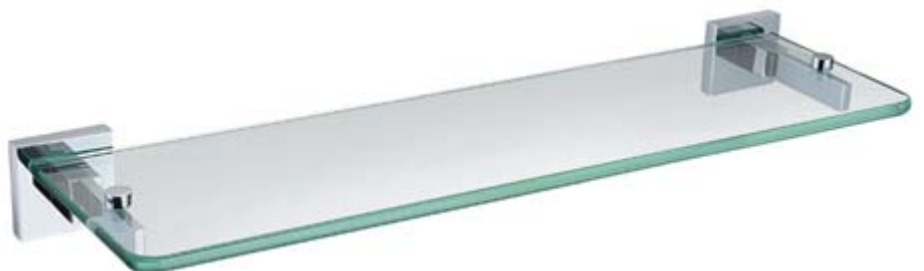

Square - Soap Dish

| Code | Size (mm) | RRP |
|-----------|-------------------|--------|
| SQ DISH C | w147 x h160 x d66 | £38.00 |

Square - Robe Hook

| Code | Size (mm) | RRP |
|-----------|-----------------|--------|
| SQ HOOK C | w48 x h48 x d65 | £25.00 |

Square - Towel Rail

| Code | Size (mm) | RRP |
|-----------|------------------|--------|
| SQ RAIL C | w597 x h48 x d64 | £65.00 |

Square - Tumbler & Holder

| Code | Size (mm) | RRP |
|-----------|------------------|--------|
| SQ HOLD C | w67 x h95 x d123 | £38.00 |

Square - Glass Shelf (Toughened Glass)

| Code | Size (mm) | RRP |
|------------|-------------------|--------|
| SQ SHELF C | w467 x h48 x d135 | £53.00 |

Round - Toilet Roll Holder

| Code | Size (mm) | RRP |
|-----------|-------------------|--------|
| RD ROLL C | w148 x h105 x d60 | £21.00 |